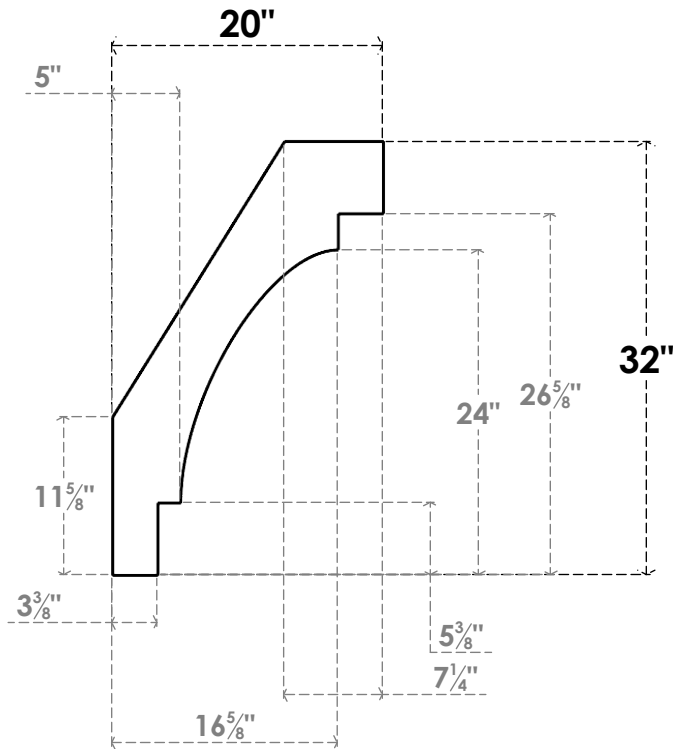

ITEM NUMBER: BRCPC060X20000X32000MRC

6"W X 20"D X 32"H MERCED ARCHITECTURAL GRADE PVC CLOSED KNEE BRACE

SIDE PROFILE

FRONT PROFILE

ISOMETRIC

EKENA MILLWORK
 2300 WEST MAIN ST.
 CLARKSVILLE, TX 75426
 TOLL FREE: 866-607-0453
 WWW.EKENAMILLWORK.COM