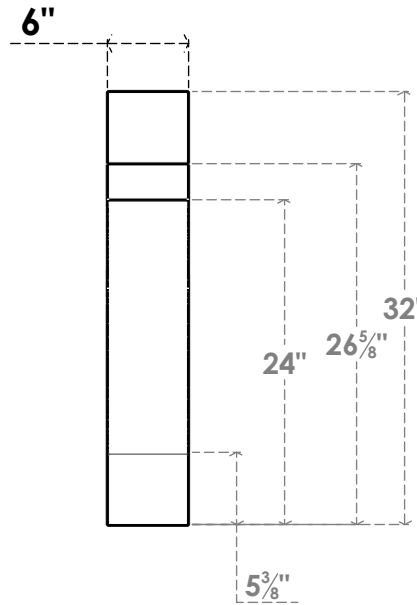

ITEM NUMBER: BRCPC060X20000X32000MRC

6"W X 20"D X 32"H MERCED ARCHITECTURAL GRADE PVC CLOSED KNEE BRACE

SIDE PROFILE

FRONT PROFILE

ISOMETRIC

EKENA MILLWORK
 2300 WEST MAIN ST.
 CLARKSVILLE, TX 75426
 TOLL FREE: 866-607-0453
 WWW.EKENAMILLWORK.COM

NOTES

1. INSTALLATION TO BE COMPLETED IN ACCORDANCE WITH MANUFACTURER'S SPECIFICATIONS.
2. DRAWING MAY NOT BE TO SCALE
3. THIS DRAWING IS INTENDED FOR DESIGN AND PLANNING PURPOSES ONLY.
4. ALL INFORMATION CONTAINED HEREIN WAS CURRENT AT THE TIME OF DEVELOPMENT BUT MUST BE REVIEWED AND APPROVED BY THE PRODUCT MANUFACTURER TO BE CONSIDERED ACCURATE.
5. ARCHITECTURAL GRADE PVC PRODUCTS ARE MADE FROM EXPANDED CELLULAR PVC AND COME NATURALLY WHITE BUT MAY BE PAINTED